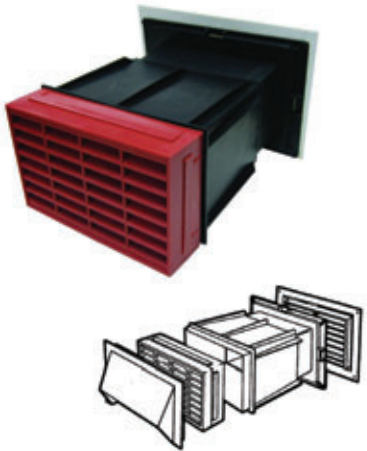

Double Brick Set with Airbrick

Product Code	Pack Size	Dimensions (mm)	Free Area (cm²)	Rated Input (kW max.)	Colour/Finish
BM420T/T	1	Airbrick: 216 x 152 Grille: 273 x 197 Liner: length expands from 230 - 343	129	32.8	☐ No cowl ■ Terracotta airbrick ■ White internal
BM420T/B	1	As above	129	32.8	■ Brown cowl ■ Terracotta airbrick ■ White internal
BM420/1/T/T	1	As above	129	32.8	■ Terracotta cowl ■ Terracotta airbrick ■ White internal