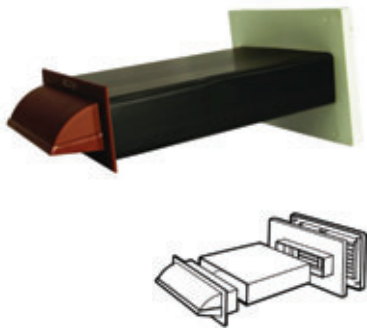

Single Brick Refurbishment Vent With Air Blast Cowl

May be cut to fit 216mm (9") solid walls.

Product Code	Pack Size	Dimensions (mm)	Free Area (cm²)	Rated Input (kW max.)	Colour/Finish
BM432/R	1	Cowl: 216 x 76 Grille: 274 x 198 Liner: 350 length	100	27	■ Rustic red cowl ■ White internal
BM432/B	1	As above	100	27	■ Brown cowl ■ White internal