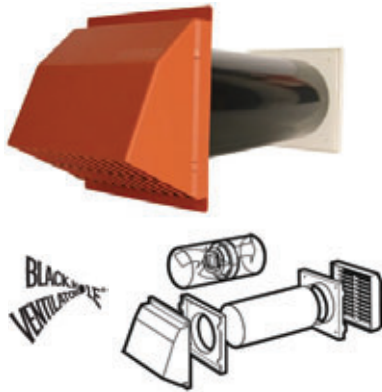

BLACK HOLE VENTILATION KITS

If a longer tube length is required, extension tube BM810 can be purchased.

Core Drill 'Black Hole' Vario Ventilator

Flush fitting internal grille.

Product Code	Pack Size	Dimensions (mm)	Free Area (cm²)	Rated Input (kW max.)	Colour/Finish
BM418/B	1	Cowl: 180 x 155 Grille: 155 x 155 Tube: 127 dia. 350 length	70 with baffle 100 without	21 with baffle 27 without	■ Brown cowl ■ White internal
BM418/W	1	As above	70 with baffle 100 without	21 with baffle 27 without	■ White cowl ■ White internal
BM418/T	1	As above	70 with baffle 100 without	21 with baffle 27 without	■ Terracotta cowl ■ White internal