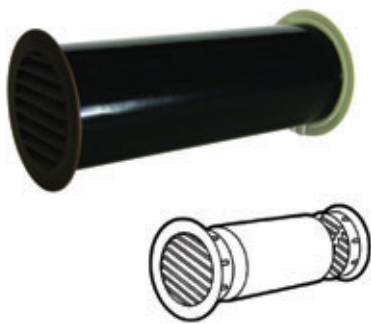

127mm (5") Core Drill Ventilator

Flush fitting internal grille.

Product Code	Pack Size	Dimensions (mm)	Free Area (cm²)	Rated Input (kW max.)	Colour/Finish
BM415/B	1	External grille: 160 dia. Internal grille: 160 dia. Tube: 127 dia. 350 length	65	20	■ Brown external ■ White internal
BM415/W	1	As above	65	20	■ White external ■ White internal