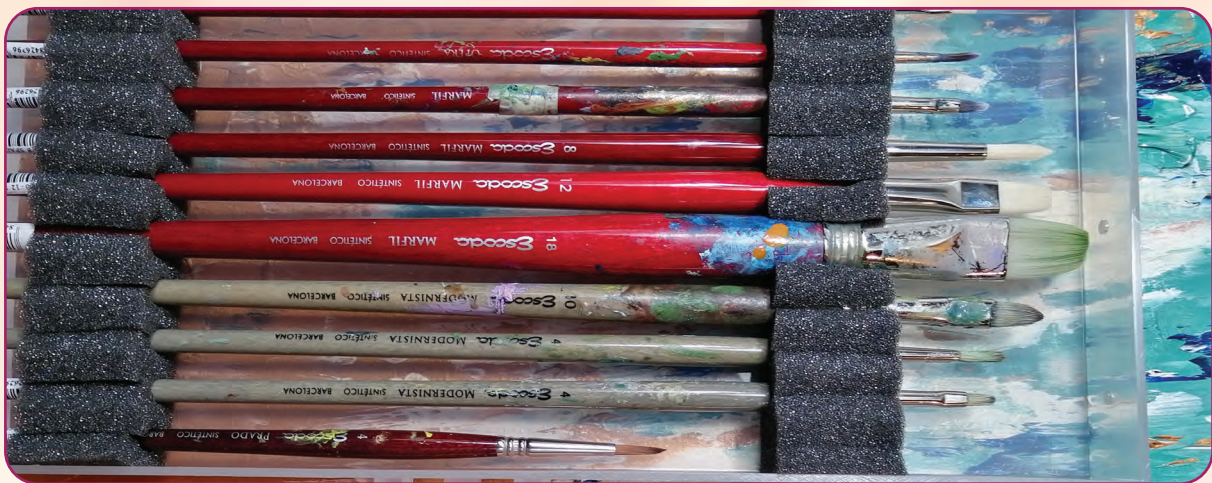

ArtBin®

DESIGNED WITH THE ARTIST IN MIND™