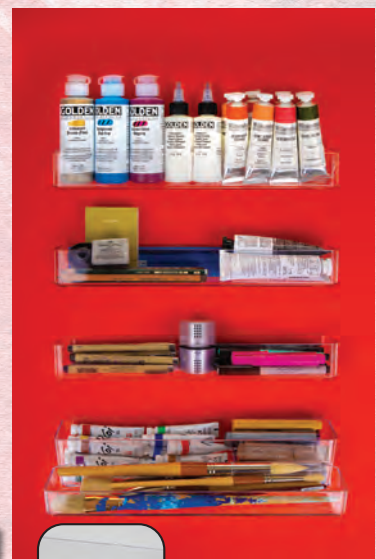

Made from flexible material

Holds brushes of various sizes

Dry brushes vertical or horizontal

Agitation grid for cleaning

2 In 1 Wall and Desktop Organizer

6959AG Clear

- Stadium organization for your desktop
- Wall mountable
- Great for paints, brushes, pens, pencils, erasers and so much more!
- Comes with 3 single bins, 1 back support bin and wall mounting screws
- 3 Single bins: 12.75" x 2.07" x 1.65"
- Back support bin, (A & B are connected)
A: 12.75" x 2.19" x 2.5",
B: 12.75" x 2.18" x 1.25"

Retail

Single bins

Back support bin

Wall mountable

ArtBin
DESIGNED WITH THE ARTIST IN MIND™

SUPER SATCHEL™ SYSTEM

All Super Satchels™ are Stackable and are equipped with secure handles & latches!

Fits in the Super Satchel™ Cube