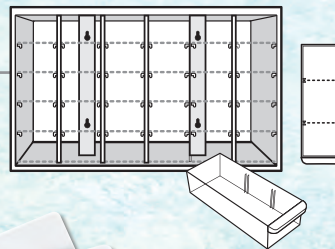

• 14.375" L x 6" W x 8.25" H

Made in Malaysia

Made in Malaysia

6830PC

White with 30 Clear Drawers

• 14.375" L x 6" W x 8.75" H

Stackable!

Dividers

Made in Malaysia

30 Small drawers / 9 large drawers

DESIGNED WITH THE ARTIST IN MIND™

STORAGE NECESSITIES

- Solutions™ Boxes**
- ◆ Clear shatterproof boxes have no-spill latches and sturdy hinges
 - ◆ High-impact plastic is resistant to oils, solvents & most common chemicals
 - ◆ Includes dividers for additional compartment capabilities