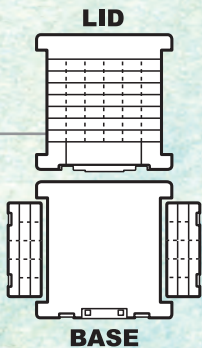

Removable Tray

Super Satchel™ Deluxe: The ULTIMATE STORAGE UNIT!

- ◆ Lid and base each have separate access
- ◆ 2 Side bins with dividers allow for multiple storage options
- ◆ Stackable!

Divided Lid / 1 Compartment Base

6981AB Clear

- 17.25" x 16.75" x 5"

DESIGNED WITH THE ARTIST IN MIND™

STORAGE NECESSITIES

Tote Express™

6922SP Black and Light Blue

Complete unit: 18" x 13" x 30.5"

Top Unit: 18" x 13" x 16.25"