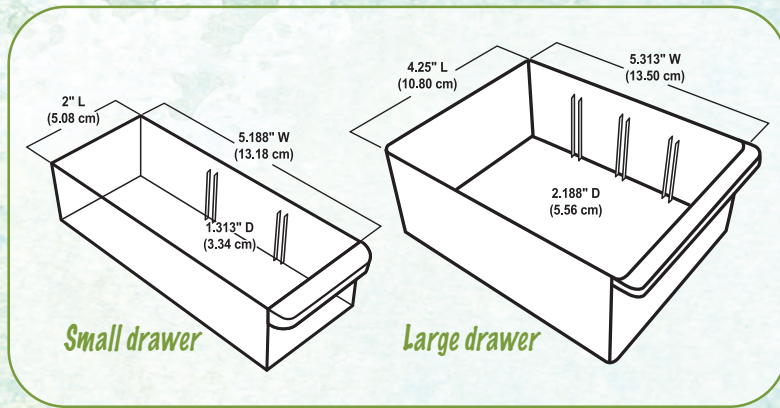

• 14.375" L x 6" W x 8.25" H

Made in Malaysia

Made in Malaysia

6830PC

White with 30 Clear Drawers

• 14.375" L x 6" W x 8.75" H

Stackable!

Dividers

6810PC

- Fits 6830PC 30 drawer cabinet
- 10 Dividers per pack

Drawer dimensions for all the Store-In-Drawer Cabinets

6839PC

1 Piece / Black with 39 Clear Drawers

- Drawer stop secures drawer in open position
- Can be wall-mounted
- 14.375" x 6.25" x 17.875"