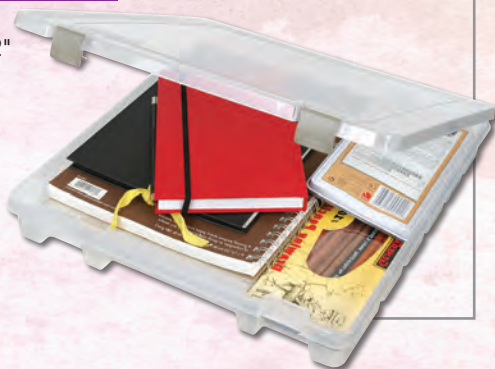

Made from flexible material

Holds brushes of various sizes

Dry brushes vertical or horizontal

Agitation grid for cleaning

2 In 1 Wall and Desktop Organizer

6959AG Clear

- Stadium organization for your desktop
- Wall mountable
- Great for paints, brushes, pens, pencils, erasers and so much more!
- Comes with 3 single bins, 1 back support bin and wall mounting screws
- 3 Single bins: 12.75" x 2.07" x 1.65"
- Back support bin, (A & B are connected)
A: 12.75" x 2.19" x 2.5",
B: 12.75" x 2.18" x 1.25"

6955RJ

Mint

Slim - 1 Compartment

9100AB Clear

- 15.25" x 14" x 2"

Standard - Removable Dividers

9007AB Clear

- 6 Fixed compartments and 12 removable dividers
- 15.25" x 14" x 3.5"

Slim - Removable Dividers

9101AB Clear

- 8 Fixed compartments & 20 removable dividers
- 15.25" x 15" x 2"

Easy grip area between latches

ArtBin®

DESIGNED WITH THE ARTIST IN MIND™

SUPER SATCHEL™ SYSTEM

All Super Satchels™ are Stackable and are equipped with secure handles & latches!

Super Satchel™ boxes are designed to stack together

Semi Satchel™ - Removable Dividers

6925AB Clear

- Use without dividers or customize up to 4 compartments
- Extra depth allows for storage of larger jars, cans and supplies
- Compatible with ArtBin accessories: **6951AB, 6939AB, 6828AG**
- 15.25" x 8" x 6.25"