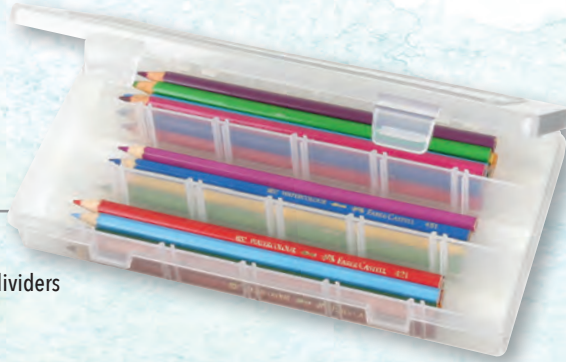

STORAGE NECESSITIES

1. **Solutions™ Boxes**
2. Clear shatterproof boxes have no-spill latches and sturdy hinges
   - High-impact plastic is resistant to oils, solvents & most common chemicals
   - Includes dividers for additional compartment capabilities

- 3 Fixed compartments, 15 removable dividers
- 9.125" x 5" x 1.375"