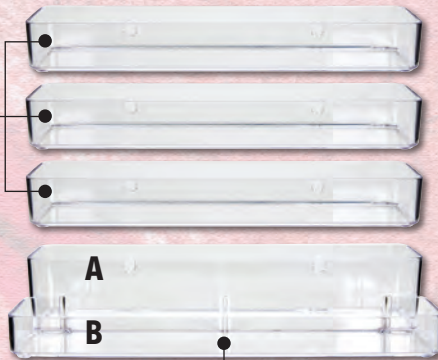

Made from flexible material

Holds brushes of various sizes

Dry brushes vertical or horizontal

Agitation grid for cleaning

2 In 1 Wall and Desktop Organizer

6959AG Clear

- Stadium organization for your desktop
- Wall mountable
- Great for paints, brushes, pens, pencils, erasers and so much more!
- Comes with 3 single bins, 1 back support bin and wall mounting screws
- 3 Single bins: 12.75" x 2.07" x 1.65"
- Back support bin, (A & B are connected)
A: 12.75" x 2.19" x 2.5",
B: 12.75" x 2.18" x 1.25"

Retail

Single bins

Back support bin

Wall mountable

ArtBin
DESIGNED WITH THE ARTIST IN MIND™

SUPER SATCHEL™ SYSTEM

All Super Satchels™ are Stackable and are equipped with secure handles & latches!

Fits in the Super Satchel™ Cube