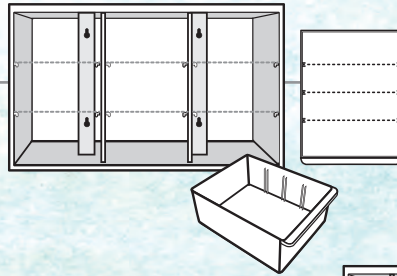

STORAGE NECESSITIES

Store-In-Drawer™ Cabinets

- Drawers can easily be divided for added storage (dividers sold separately)
- Great for small paint tubes, charcoal and more!
- Wall mountable

6809PC

White with 9 Clear Drawers

• 14.375" L x 6" W x 8.25" H

Made in Malaysia