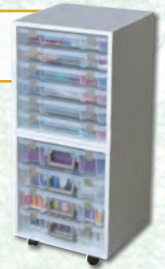

**6855SC SUPER SATCHEL™ CUBE
White**

CUSTOMIZE WITH ANY FULL SIZE SUPER SATCHEL™ BOXES

- Each Super Satchel™ Cube comes with 6 sets of rails which allows you to store **Super Satchel™ Slim, Standard, and Double Deep™** boxes (**boxes not included**)
- The Cube's interior walls are pre-drilled with a series of holes to allow customization of rail height and easy access to your supplies!
- Assembly required
- 15.5" x 16.75" x 15.625"