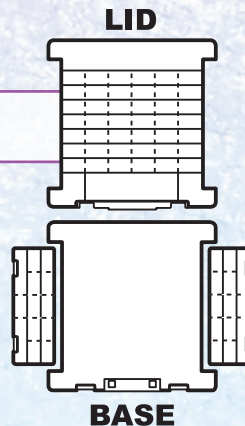

6981AB SUPER SATCHEL™ DELUXE: DIVIDED LID / 1 COMPARTMENT BASE Clear

THE ULTIMATE STORAGE UNIT!

- Lid and base each have separate access
- 2 Side bins with dividers allow for multiple storage options
- Stackable!
- 17.25" x 16.75" x 5"