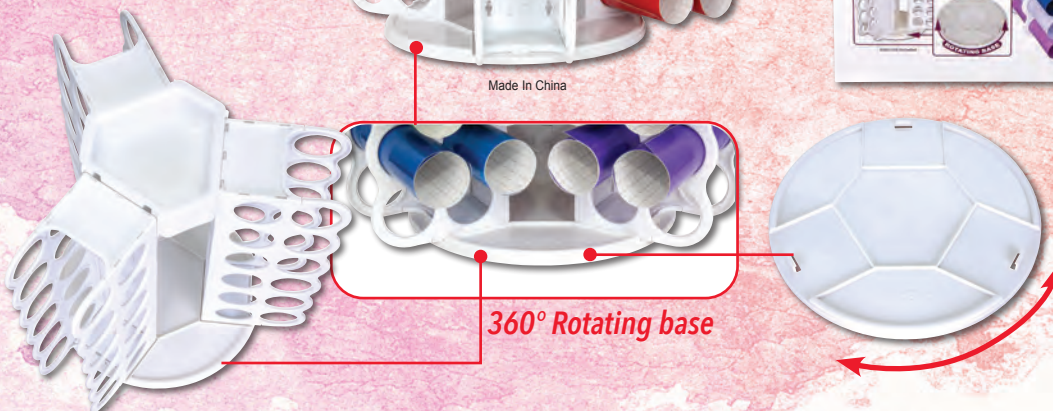

360° Rotating base