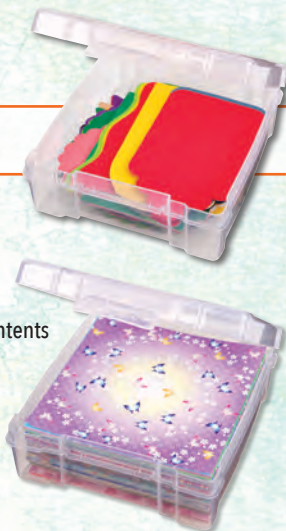

Wall mountable

BIN PACKS

- Fits in a **Super Satchel™**
- Can hang on a peg wall
- Stackable with tight fitting lids

6969AG 3 PACK BINS Clear Lids and Bases

- 4.25" x 3.25" x 3"

Made in China

6971AG 4 PACK BINS Clear Lids and Bases

- 3.12" x 9.82" x 3.02"

Made in China

SUPER SATCHEL™ WITH CLEAR BINS

6967AG Clear lids & Bases

- Contains 3 short and 4 long bins
- Tight fitting lids for safe transport
- Stackable
- 15.25" x 14" x 3.5"

6965AH Clear lids & Bases

- Contains 12 short bins
- Tight fitting lids for safe transport
- Stackable
- 15.25" x 14" x 3.5"

Paper Crafting

6953AB 6" X 6" BOX Clear

- Rounded edges prevent paper edges from damage
- Stackable!
- Slightly raised internal base allows for easier removal of contents
- 6.25" x 6.625" x 2.125"

6946AB 4" X 6" PHOTO AND SUPPLY BOX Clear

- Holds up to (100) 4" x 6" photos!
- Also great as a pencil, marker or small supply storage box!
- 6.625" x 4.75" x 1.125"

QUICK VIEW™ WITH REMOVABLE BINS

- Removable bins ideal for the storage of small supplies
- Lid design locks bins in place when closed, no migration of supplies
- Heavy-duty handle and latches designed for portability