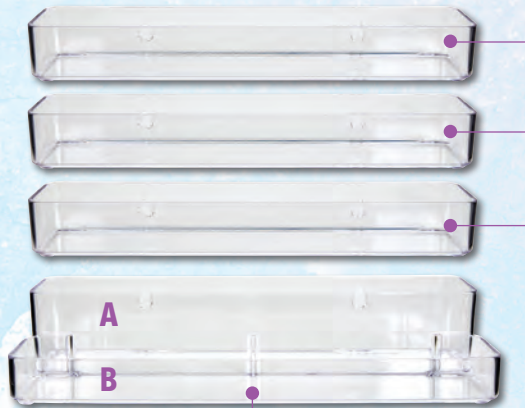

Single bins

Back support bin