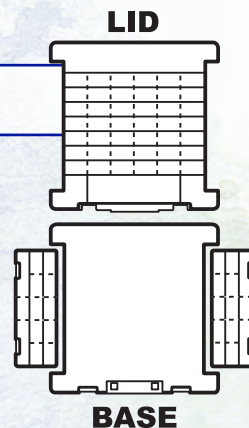

12" X 12" STORAGE BOXES

- 2 Integrated front latches securely keeps lid closed
- Rounded corners prevent paper edges from damage
- Slightly raised internal base for ease of content removal
- Stackable!
- 14.125" x 13.625" x 3"

6912AB
Clear with Grip Area

6913AB
Clear with Handle

With Handle

Storage Necessities

**6981AB SUPER SACHEL™ DELUXE:
DIVIDED LID / 1 COMPARTMENT BASE** Clear

THE ULTIMATE STORAGE UNIT!

- Lid and base each have separate access
- 2 Side bins with dividers allow for multiple storage options
- Stackable!
- 17.25" x 16.75" x 5"