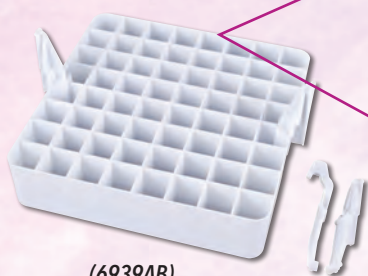

- Contains 12 short bins
- Tight fitting lids for safe transport
- Stackable
- 15.25" x 14" x 3.5"

6971AG 4 PACK BINS
Clear Lids and Bases

- Fits in a **Super Satchel™**
- Can hang on a peg wall
- Stackable with tight fitting lids
- 3.12" x 9.82" x 3.02"

Made in China

6969AG 3 PACK BINS
Clear Lids and Bases

- Fits in a **Super Satchel™**
- Can hang on a peg wall
- Stackable with tight fitting lids
- 4.25" x 3.25" x 3"

Made in China

Super Satchel System

6814AG ACCESSORY TRAY
White

- Tray fits in: **Marker Storage Satchel** (6934AB), **Semi Satchel™** (6925AB), **Super Satchel™ Double Deep™** (6990AB)
- 6.5" x 6.5" x 3"

Peggable

Ships flat

6993AG DOUBLE DEEP™ WITH ACCESSORY TRAY Clear Box/White Tray

- 1 Accessory Tray included
- 8 Dividers included
- Great for 5.5" vinyl rolls, 2 oz paint bottles, art and craft implements, and so on
- 15.25" x 14" x 6.25"

(6939AB)
Marker Storage Tray
(sold separately)