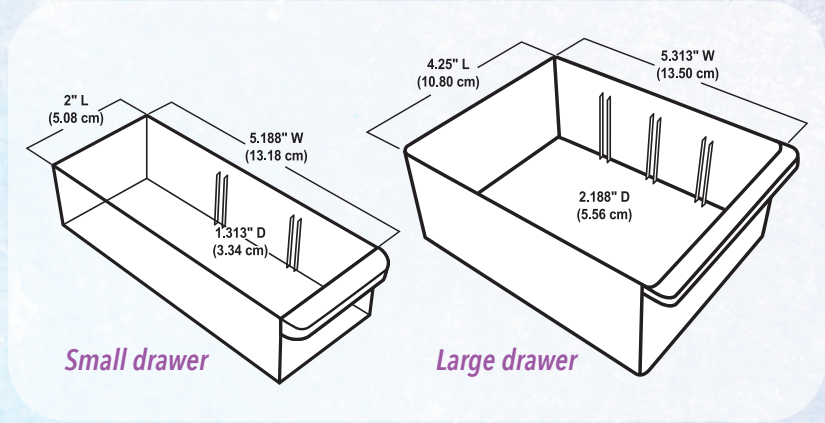

Made in Malaysia

6830PC
White with 30 Clear Drawers

Made in Malaysia

6810PC DIVIDERS
Clear

- Fits 6830PC 30 drawer cabinet
- 10 Dividers per pack

Stackable!

↕
Drawer dimensions
for all the Store-In-
Drawer Cabinets
↕