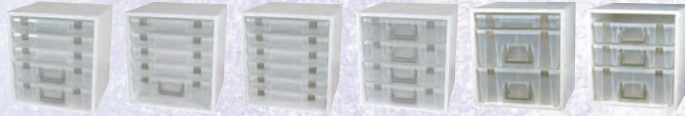

- Contains 12 short bins
- Tight fitting lids for safe transport
- Stackable
- 15.25" x 14" x 3.5"

Made in China

6855SC SUPER SACHEL™ CUBE

White

CUSTOMIZE WITH ANY FULL SIZE SUPER SACHEL™ BOXES

- Each Super Satchel™ Cube comes with 6 sets of rails which allows you to store **Super Satchel™ Slim, Standard, and Double Deep™** boxes (*boxes not included*)
- Interior walls are pre-drilled with a series of holes to allow customization of rail heights
- Assembly required; box size: 15.5" x 16.75" x 15.625"