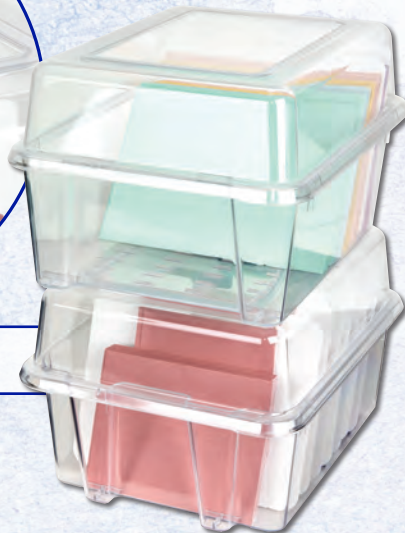

5004AB
Clear

- 4 Fixed compartments, 20 removable dividers
- 14.125" x 9" x 2"

6980AG SOLUTIONS™ XL BOX
Clear

- 7 Fixed compartments, 9 removable dividers
- 15.25" x 8.875" x 3"

BIN PACKS

- Fits in a **Super Satchel™**
- Can hang on a peg wall
- Stackable with tight fitting lids

Clear lids and Bases

- Contains 12 short bins
- Tight fitting lids for safe transport
- Stackable
- 15.25" x 14" x 3.5"

6967AG

Clear lids and Bases

- Contains 3 short and 4 long bins
- Tight fitting lids for safe transport
- Stackable
- 15.25" x 14" x 3.5"

Storage Necessities

Stackable

6841AG CARD & PHOTO ORGANIZER
Clear Lid and Base

- Great for Photos, A2, A7, A9 size cards and envelopes
- Ribbed base holds supplies in place when not filled completely
- 8 Pack dividers included
- Additional divider packs available (6951AG)
- 6.8" x 9.11" x 11.75"