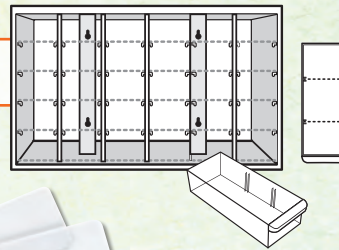

STORE-IN-DRAWER™ CABINETS

- Drawers can easily be divided for added storage (dividers sold separately)
- Great for small paint tubes, jewelry making supplies and more!
- Wall mountable: 14.375" x 6" x 8.75"

Made in Malaysia

Made in Malaysia

- Fits 6830PC 30 drawer cabinet
- 10 Dividers per pack

Stackable!

↑
Drawer dimensions
for all the Store-In-
Drawer Cabinets
↓

6839PC
39 Clear Drawers / Black Cabinet

- Multi-purpose storage cabinet, great for scrapbooking, sewing/quilting, needle arts and beading
- Drawer stop secures drawer in open position
- Can be wallmounted
- 14.375" x 6.25" x 17.875"

30 Small drawers / 9 large drawers

Made in Malaysia

Paper Crafting