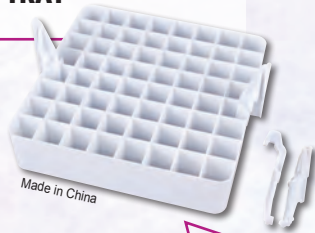

- 1 Accessory Tray included
- 8 Dividers included
- Great for 5.5" vinyl rolls, 2 oz paint bottles, art and craft implements, and so on
- 15.25" x 14" x 6.25"

(6939AB)
Marker Storage Tray
(sold separately)

(6814AG)
Accessory Tray
(included)

Shown with 2 trays: 1 Super Satchel™ Accessory Tray and 1 Marker Storage Tray

Trays Made In China

— SUPER SATCHEL™ SYSTEM ACCESSORIES —

6939AB MARKER STORAGE TRAY White

- 1 Tray holds up to 64 markers/pens
- Optional hooks for use in **6990AB**

Fits inside Marker Storage Satchel™ 6934AB, 4 fit in the Super Satchel™ Double Deep™ 6990AB and 2 fit in the Semi Satchel™ 6925AB!

6934AB SUPER SATCHEL™ SERIES MARKER STORAGE Clear

- Tray holds up to 64 markers/pens
- Stackable!
- Additional trays available (**6939AB**)
- 15.25" x 8" x 6.25"