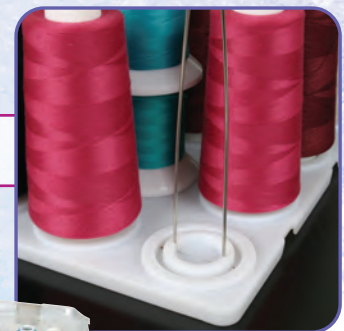

Shown with a variety
of 20mm, 32mm
and 45mm spools

Made in China

6901AB CONE THREAD TRAY

White

- Sturdy base with easy to insert "prongs" holds a minimum of 25 and up to 50 cone thread spools

Fits inside Super Satchel™
Double Deep™ 6990AB