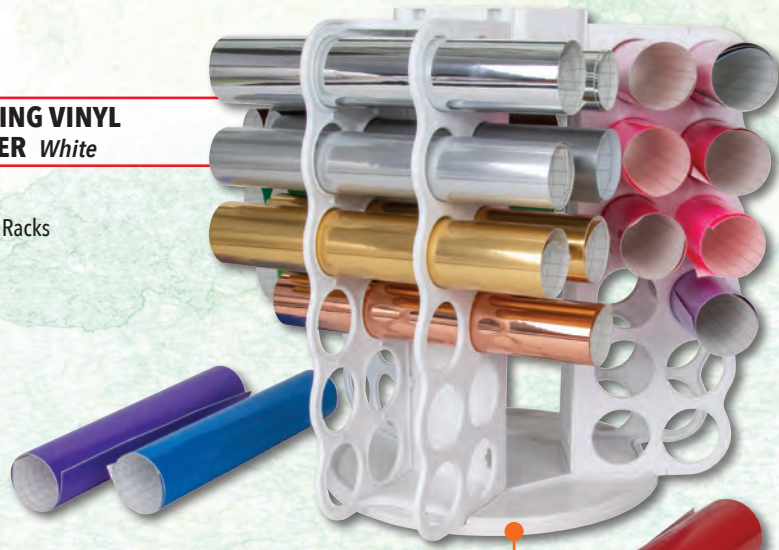

Includes 2 connector

*Retail: hang tag or stack
on the shelf*

Combine 2 Vinyl Storage Towers

NEW!

6867AG ROTATING VINYL STORAGE TOWER *White*

- Holds up to 36 rolls of vinyl
- Includes three Vinyl Storage Racks and Connectors
- Easy assembly
- 13" x 18.4" x 14.63"