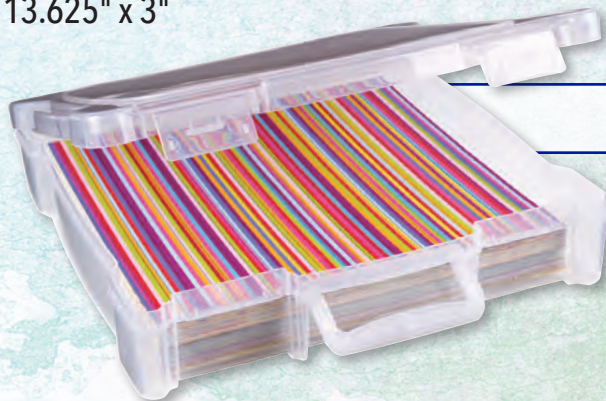

Storage Necessities