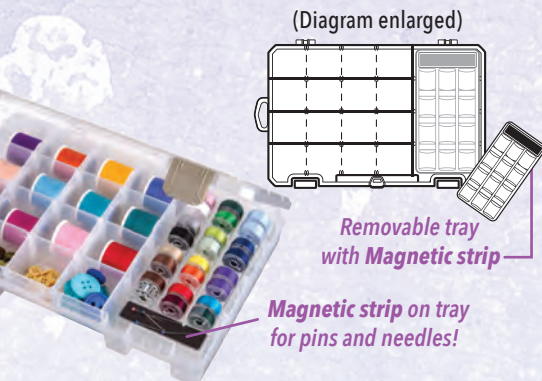

Sewing & Quilting

SEW-LUTIONS™ BOXES

Sewing & Quilting

6980AG SOLUTIONS™ XL BOX
Clear

- 7 Fixed compartments, 9 removable dividers
- 15.25" x 8.875" x 3"

6911AB BOBBIN AND SUPPLY BOX
Clear

- Removable tray holds 30 bobbins!
- 4 Compartments with removable dividers for small supplies
- 10.75" x 7.375" x 1.75"

8156AB LARGE BOBBIN BOX
Clear

- Sized to hold standard and class "M" bobbins
- Polypropylene to easily view contents
- 8.25" x 4.375" x 1.25"

6840JN FLOSS FINDER
Clear

- 6 Fixed compartments with 12 removable dividers
- Shatterproof box with no-spill latches
- 10.75" x 7.375" x 1.75"