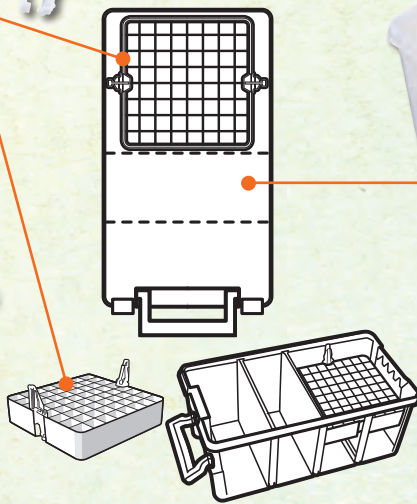

6934AB SUPER SATCHEL™ SERIES MARKER STORAGE

Clear

- Tray holds up to 64 markers/pens
- Stackable!
- Additional trays available (**6939AB**)
- 15.25" x 8" x 6.25"