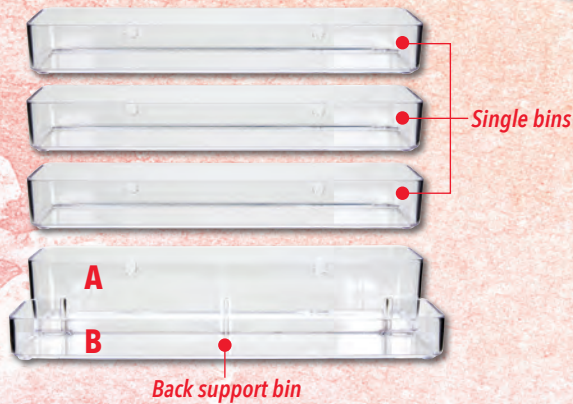

ArtBin®

DESIGNED WITH THE ARTIST IN MIND™

6959AG 2 IN 1 WALL AND DESKTOP ORGANIZER Clear

- Stadium organization for your desktop
- Wall mountable
- Great for bottles, markers, rulers, washi tape, thread and so much more!
- Comes with 3 single bins, 1 back support bin and wall mounting screws
- 3 Single bins: 12.75" x 2.07" x 1.65"
- Back support bin, (A & B are connected)
A: 12.75" x 2.19" x 2.5",
B: 12.75" x 2.18" x 1.25"

Retail

Wall mountable

New for 2022

6867AG ROTATING VINYL STORAGE TOWER White

- Holds up to 36 rolls of vinyl
- Includes three Vinyl Storage Racks and Connectors
- Easy assembly
- 13" x 18.4" x 14.63"

Made In China