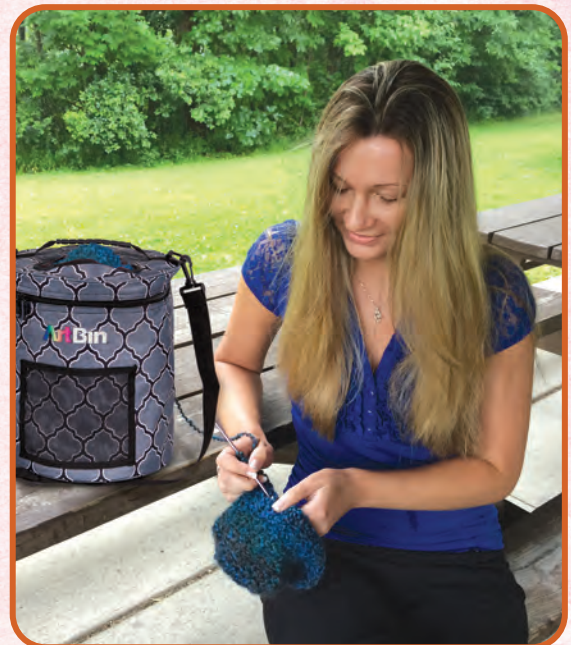

Needle Arts