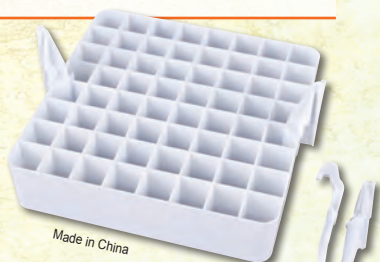

(6939AB)
Marker Storage Tray
(sold separately)

(6814AG)
accessory Tray
(included)

Shown with 2 trays: 1 Super Satchel™ Accessory Tray and 1 Marker Storage Tray

Trays Made In China

Paper Crafting

6939AB MARKER STORAGE TRAY

White

- 1 Tray holds up to 64 markers/pens
- Optional hooks for use in **6990AB**

Fits inside Marker Storage Satchel™ 6934AB, 4 fit in the Super Satchel™ Double Deep™ 6990AB and 2 fit in the Semi Satchel™ 6925AB!