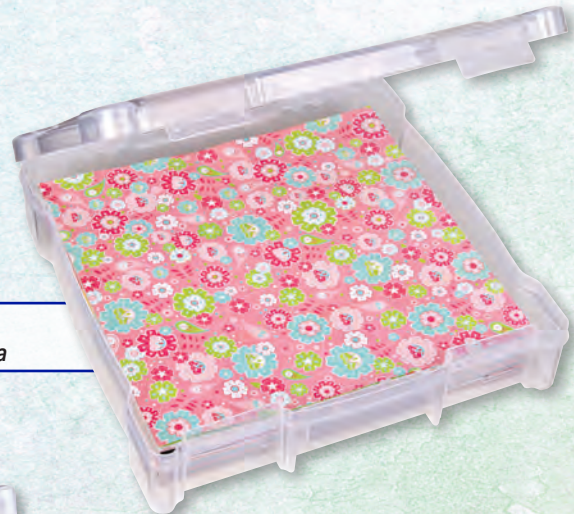

12" X 12" STORAGE BOXES

- 2 Integrated front latches securely keeps lid closed
- Rounded corners prevent paper edges from damage
- Slightly raised internal base for ease of content removal
- Stackable!
- 14.125" x 13.625" x 3"

6913AB
Clear with Handle