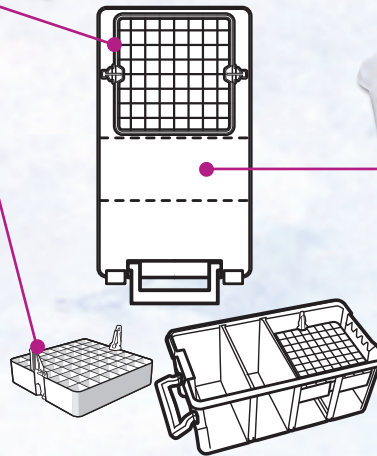

- 1 Accessory Tray included
- 8 Dividers included
- Great for 5.5" vinyl rolls, 2 oz paint bottles, art and craft implements, and so on
- 15.25" x 14" x 6.25"

(6939AB)
Marker Storage Tray
(sold separately)

(6814AG)
Accessory Tray
(included)

Shown with 2 trays: 1 Super Satchel™ Accessory Tray and 1 Marker Storage Tray

Trays Made In China

— SUPER SATCHEL™ SYSTEM ACCESSORIES —

6939AB MARKER STORAGE TRAY White

- 1 Tray holds up to 64 markers/pens
- Optional hooks for use in **6990AB**

Fits inside Marker Storage Satchel™ 6934AB, 4 fit in the Super Satchel™ Double Deep™ 6990AB and 2 fit in the Semi Satchel™ 6925AB!

6934AB SUPER SATCHEL™ SERIES MARKER STORAGE Clear

- Tray holds up to 64 markers/pens
- Stackable!
- Additional trays available (**6939AB**)
- 15.25" x 8" x 6.25"