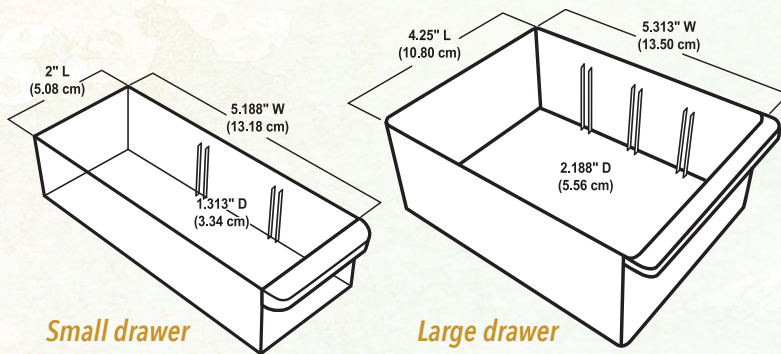

Small drawer

Large drawer

↑
Drawer dimensions
for all the Store-In-
Drawer Cabinets
↓

6839PC
39 Clear Drawers / Black Cabinet

- Multi-purpose storage cabinet, great for scrapbooking, sewing/quilting, needle arts and beading
- Drawer stop secures drawer in open position
- Can be wallmounted
- 14.375" x 6.25" x 17.875"

30 Small drawers / 9 large drawers