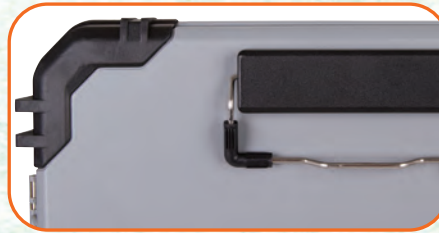

Features a large inside zipper pocket, outside corner bumpers and large clip!

6922SP TOTE EXPRESS™
Black and Light Blue

- Complete unit:** 18" x 13" x 30.5"
Top Unit: 18" x 13" x 16.25"
- 26 Individual loops on inside cover for markers, brushes, etc.
 - Large back pocket holds up to 12" x 12" books, papers & projects
 - Shoulder strap w/shoulder pad to transport the top unit separately
- Bottom Unit:** 18" x 13" x 14.25"
- Large, open base easily accommodates bulkier supplies
 - Solid wall inserts in both top and bottom units
 - Double reinforced side handles for secure lifting of bottom unit
 - Transport with locking 2-stage handle and sturdy double skate wheels