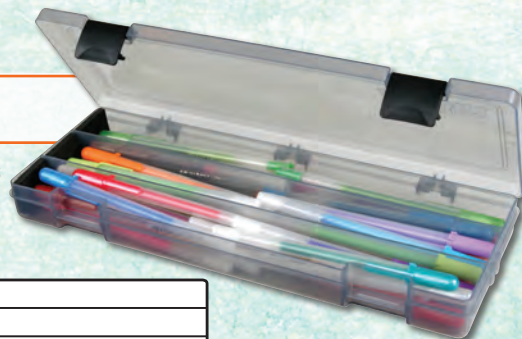

6979AB MAGNETIC DIE SHEETS SET White

- Includes 3 die cut magnetic sheets
- Fits in 6978AB
- 7.0625" x 8.9375" x .0625"

Made in China

6900AB PENCIL/UTILITY BOX Charcoal

- Perfect for organizing pencils, markers and cutting tools
- Foam pads protect pencil points and sharp blade tips
- Molded-in tinted translucent polypropylene
- 12.38" x 4.875" x 1.75"

6907AB 10 COMPARTMENT Clear

- Great for beads, diamond dotz, jewelry supplies and other small supplies
- 7.375" x 3.625" x .6875"

6902AG SLIM LINE™ BOX Clear

- Great for pens, pencils and other small items
- 7.375" x 3.625" x .6875"