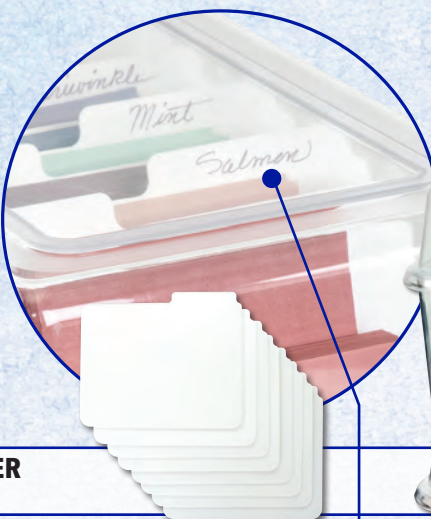

Clear lids and Bases

- Contains 12 short bins
- Tight fitting lids for safe transport
- Stackable
- 15.25" x 14" x 3.5"

6967AG

Clear lids and Bases

- Contains 3 short and 4 long bins
- Tight fitting lids for safe transport
- Stackable
- 15.25" x 14" x 3.5"

Storage Necessities

Stackable

6841AG CARD & PHOTO ORGANIZER
Clear Lid and Base

- Great for Photos, A2, A7, A9 size cards and envelopes
- Ribbed base holds supplies in place when not filled completely
- 8 Pack dividers included
- Additional divider packs available (6951AG)
- 6.8" x 9.11" x 11.75"