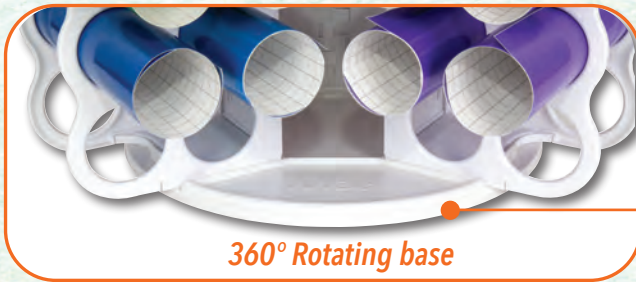

Includes 2 connector

*Retail: hang tag or stack
on the shelf*

Combine 2 Vinyl Storage Towers

NEW!

6867AG ROTATING VINYL STORAGE TOWER *White*

- Holds up to 36 rolls of vinyl
- Includes three Vinyl Storage Racks and Connectors
- Easy assembly
- 13" x 18.4" x 14.63"