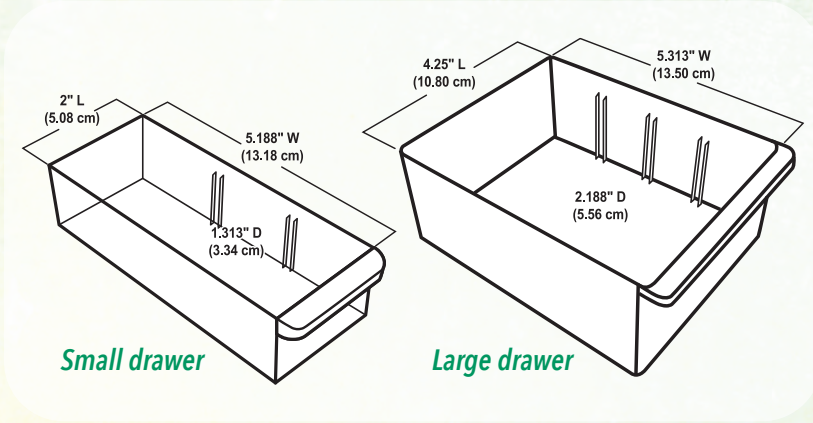

**STORE-IN-DRAWER™
CABINETS**

- Drawers can easily be divided for added storage (dividers sold separately)
- Great for small paint tubes, jewelry making supplies and more!
- Wall mountable: 14.375" x 6" x 8.75"

6809PC
White with 9 Clear Drawers

6830PC
White with 30 Clear Drawers

6810PC DIVIDERS
Clear

- Fits 6830PC 30 drawer cabinet
- 10 Dividers per pack

Stackable!